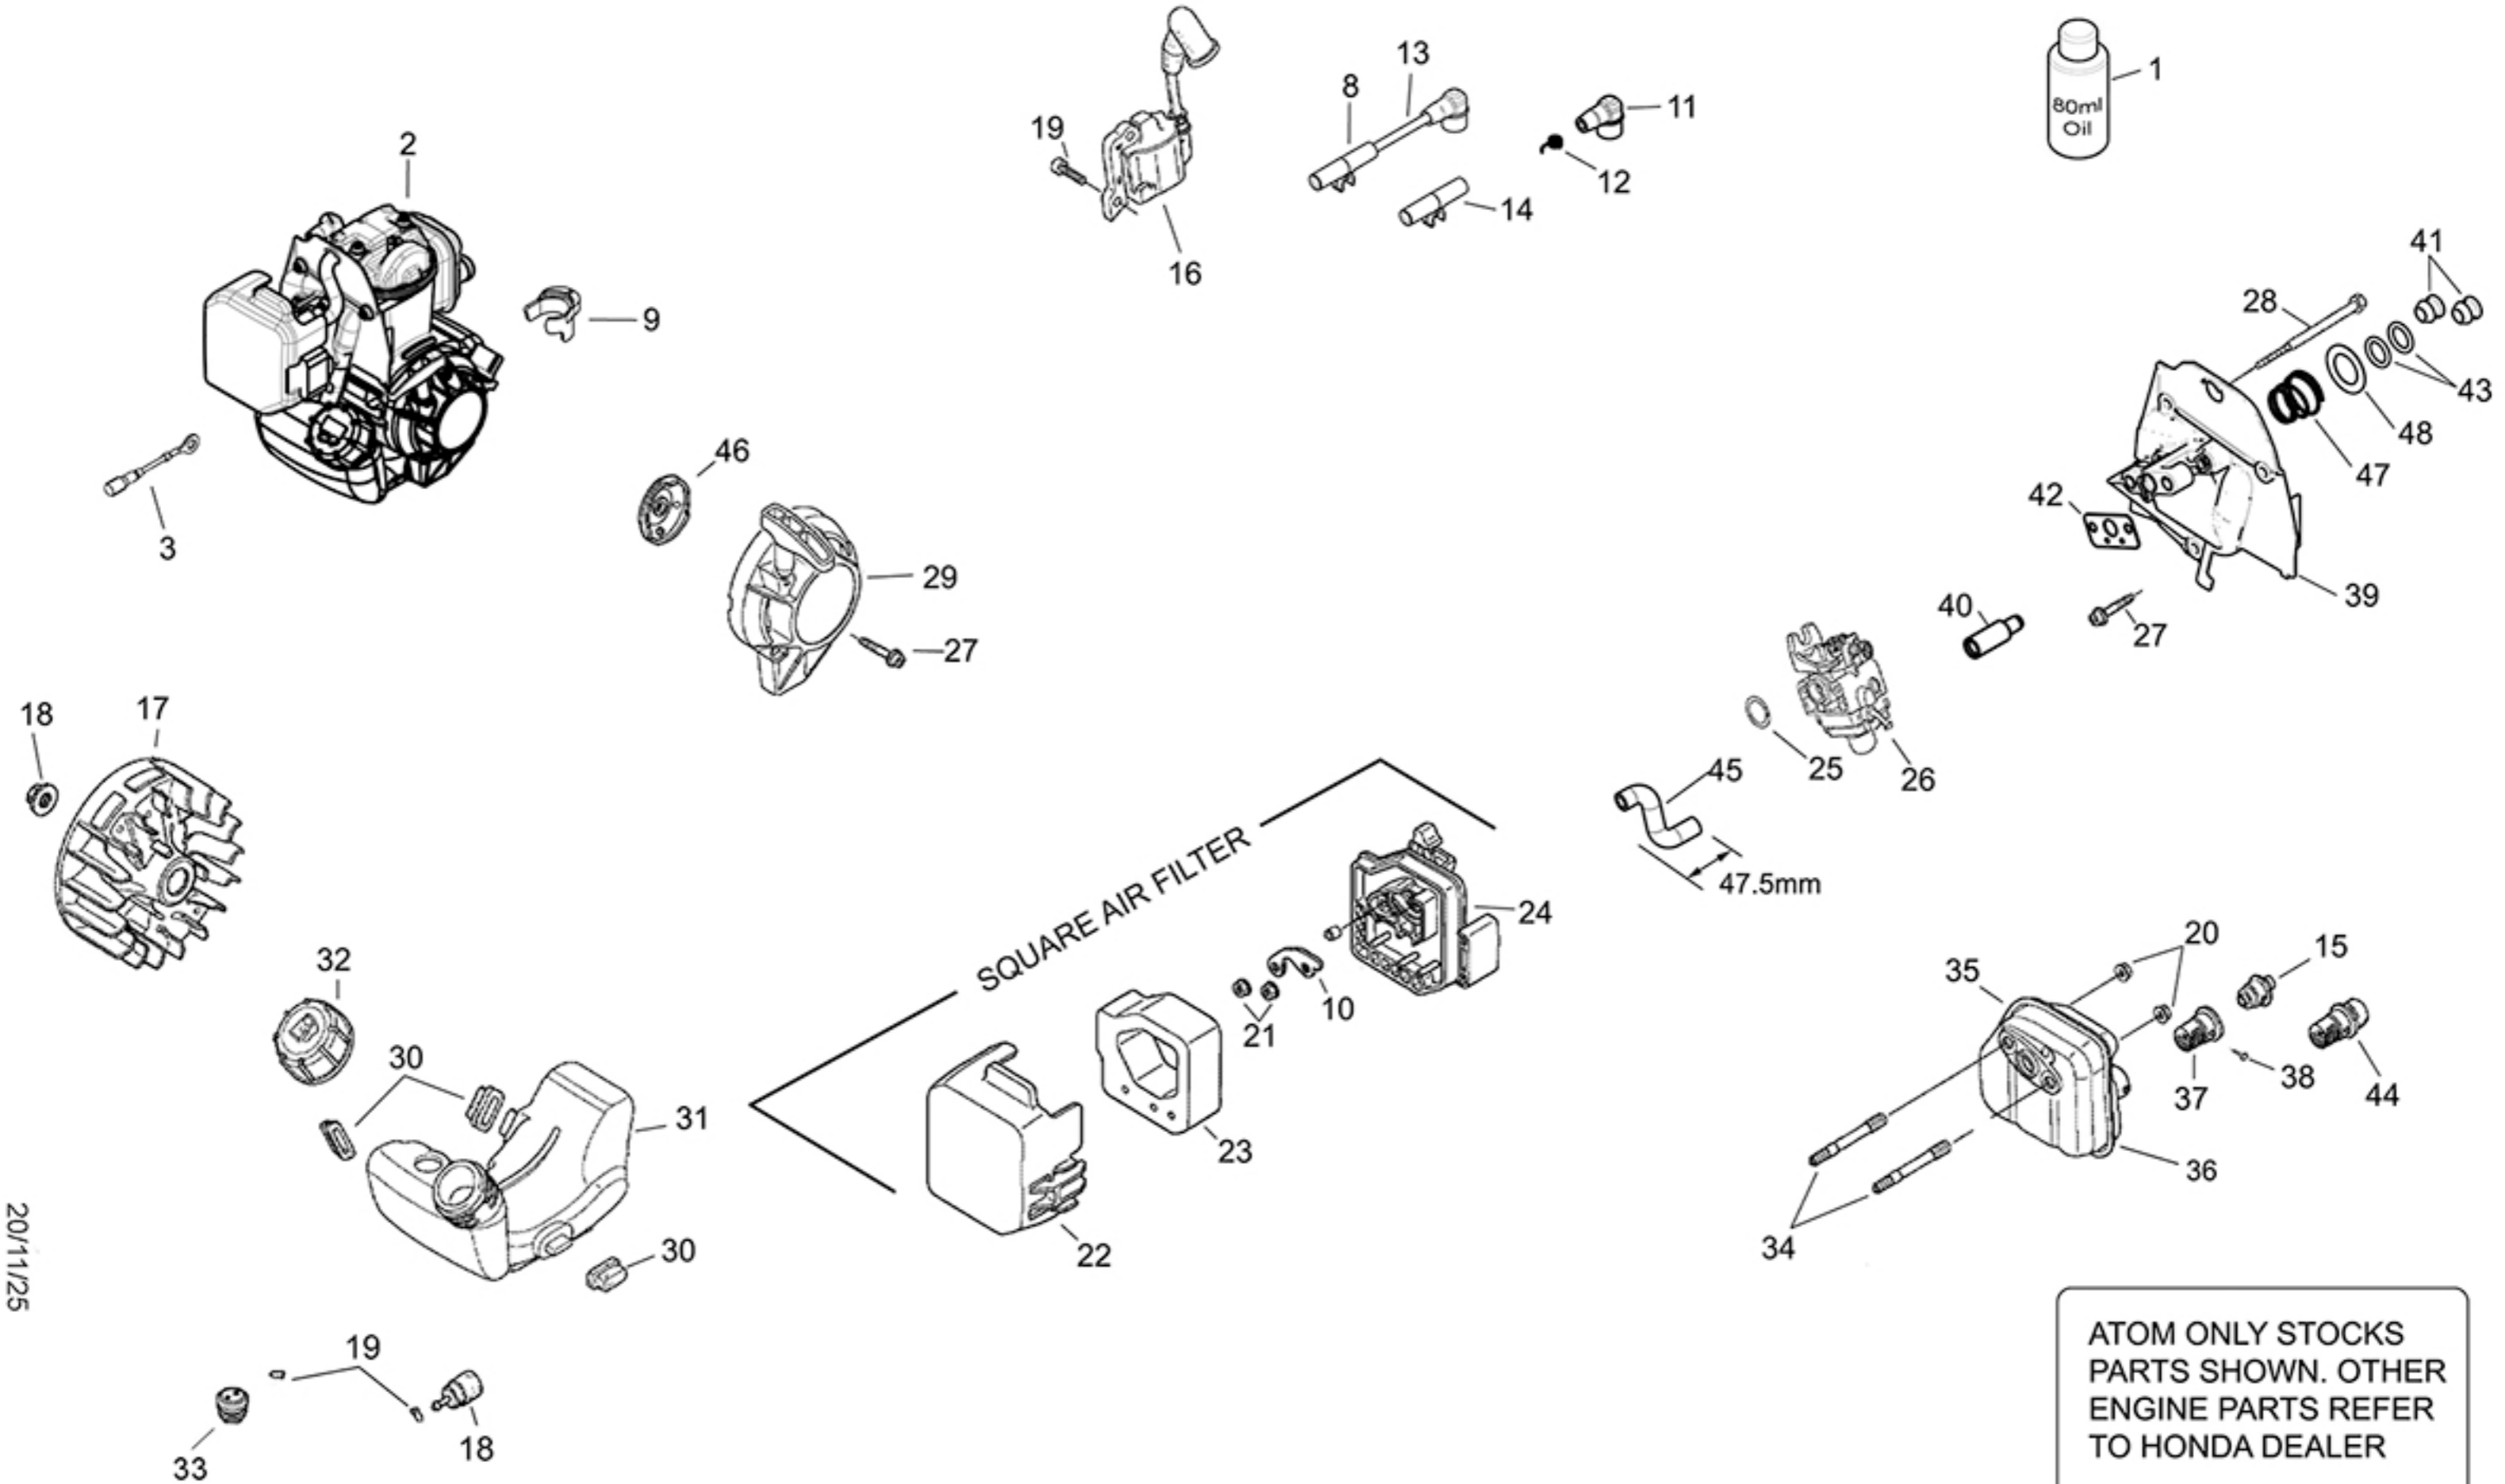

HONDA 4-STROKE GX25 REF No.764-A BLOWER PARTS

20/11/25

ATOM ONLY STOCKS PARTS SHOWN. OTHER ENGINE PARTS REFER TO HONDA DEALER

ATOM PRODUCT: HONDA BLOWER ENGINE GX25

REF NO: 764-A

Key	Part No	Substitute Part No	NLA*	Description	Order Part	Key	Part No	Substitute Part No	NLA*	Description	Order Part
1	48101			OIL 80ML		33	64290			GX25/GX35 FUEL TANK GROMMET	
2	65139A			ASSY ENGINE GX25 SATS		34	64280			MUFFLER STUDS 2.5x4.2	
3	63355			GROUND WIRE		35	64283			MUFFLER W/O NOZZLE	
4	63614			FUEL FILTER		36	64284			MUFFLER W/O NOZZLE BL	
6	63615			CLIP, HOSE, STEEL		37	64285			CUP EXH SPARK ARRESTOR	
8	64163RN			BL HT CLIP W/SCREW		38	64287			EXH NOZZLE SCREW	
9	64164RN			BL OIL OUTLET GUARD		39	64363RN			BL MANIFOLD SHROUD	
10	64205			PLATE SQ FILTER		40	64364RN			BL TUBE EXT	
11	64239			BL MK2 SPARK PLUG CAP		41	64365			BL MK2 MANIFOLD GROMMIT	
12	64240			BL MK2 SPARK PLUG CLIP		42	64372			BL MK2GASKET MANIFOLD	
13	64245			BL HT LEAD 92MM		43	64373			GX25/35 MANIFOLD O RING	
14	64246			BL INSUL SLEEVE 55MM		44	64248			BL EXH NOZZLE (BELL)	
15	64248			BL EXH NOZZLE		45	64939			MANIFOLD TUBE 47.5	
16	64250			GX25 MK2 COIL 150MM		46	64273			GX25 STARTER PAWL CATCHER	
17	64251			FLYWHEEL		47	65169			BL SPRING MANIFOLD	
18	64252			NUT FLANGE 7MM		48	65170			BL WASHER MANIFOLD	
19	64254			GX25/35 BOLT M4 x 14		49	64238RN			GX25 MK2 SPARK PLUG COVER	
20	64255			GX25/35 NUT EXH M5		50					
21	64259			GX25/35 CARBY NUT M5		51					
22	64262			SQ AIR FILTER COVER		52					
23	64263			SQ FILTER ELEMENT		53					
24	64264			SQ AIR FILTER BASE		54					
25	64265			GX25/35 CARB O-RING 14.8x2.4		55					
26	64266			CARBURETTOR		56					
27	64268			GX25/35 BOLT SOCKET M5x16		57					
28	64270			GX25/35 HEX BOLT M5x53		58					
29	64272			RECOIL STARTER ASSY		59					
30	64274			GX25/35 TANK MOUNT RUBBER		60					
31	64275			FUEL TANK		61					
32	64278			GX25/35 FUEL CAP ASSY		62					